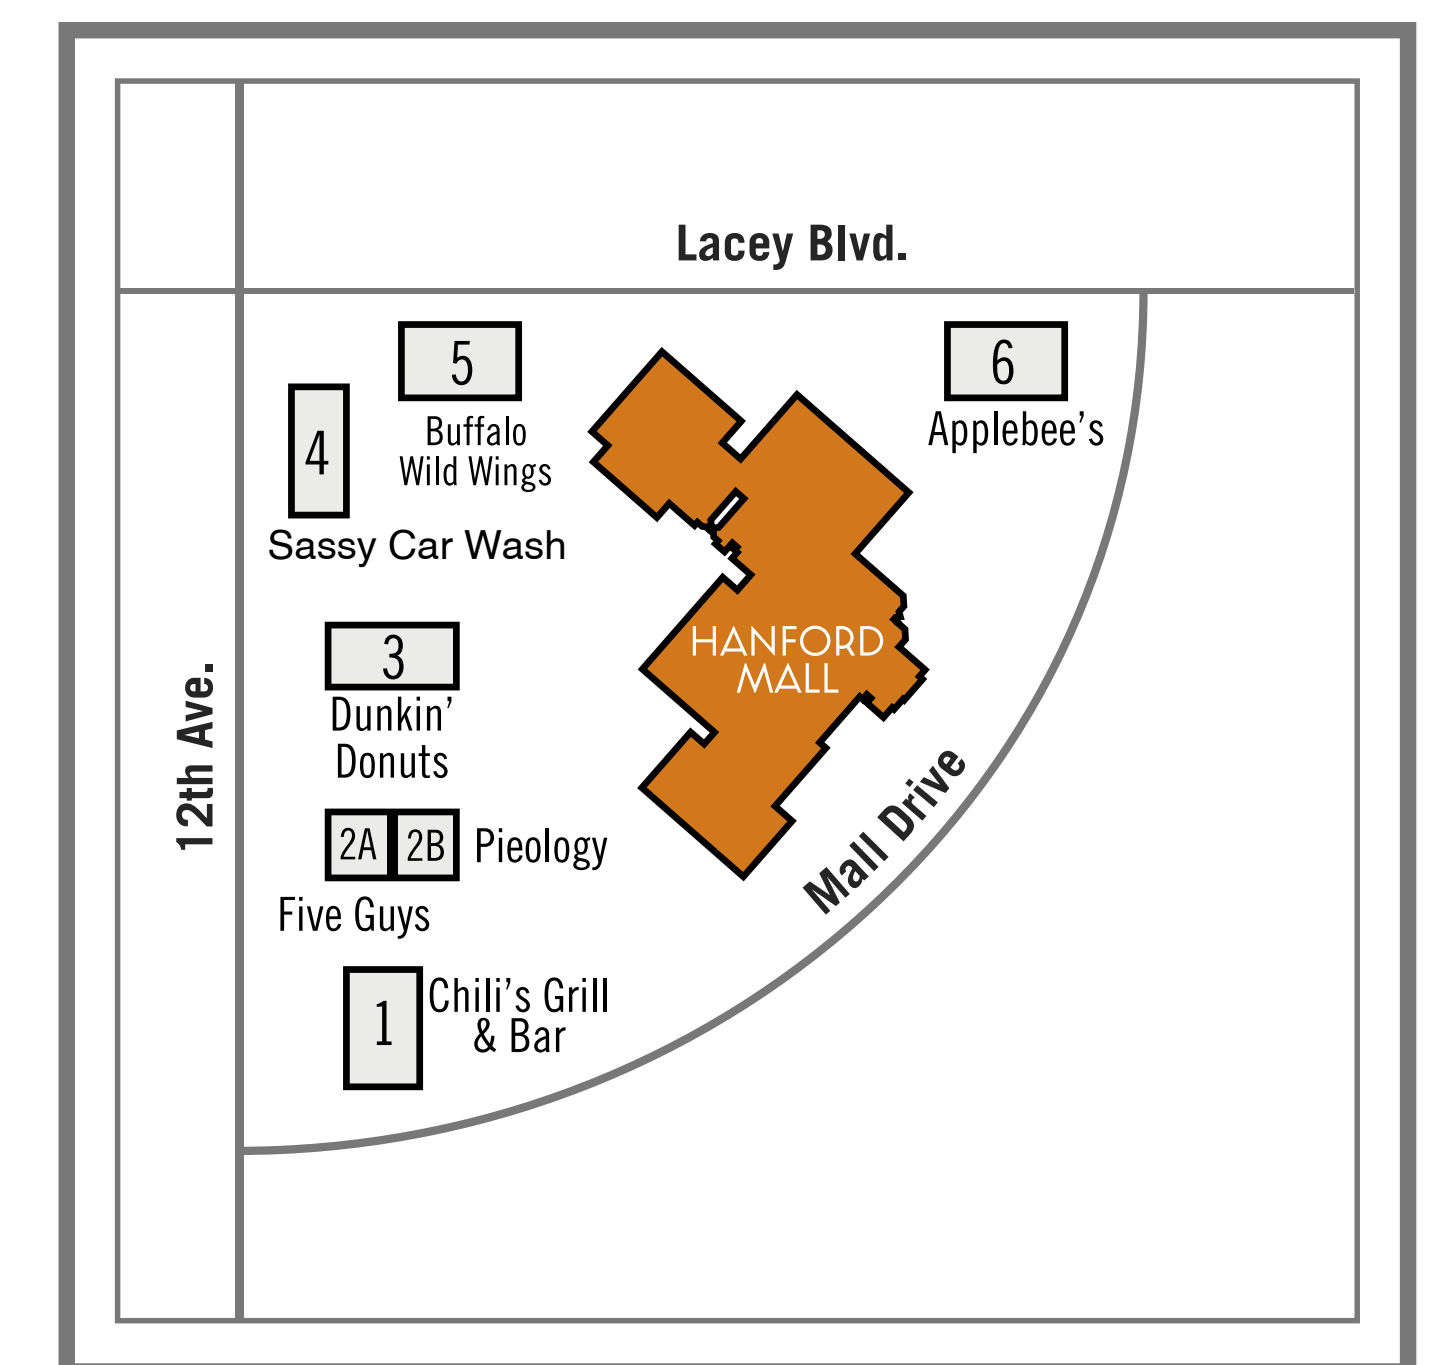

FURNITURE

Ideal Furniture	B
Serrano's Furniture	B2

GIFTS, TOYS & SPECIALTY

Bath & Body Works	G9
FYE	C3
Lids	G7
Naomi Blu	F7
The Moon Room	G15
Perfumerie	F4
Photo Gifts & Engraving	K9
Picture Me Portrait Studios	F6
Shades & More	K6
Spencer's	C5

JEWELRY & ACCESSORIES

Azkara	B6
Claire's	G6
Cozy Fox	G14
Cozy Fox Plus Sizes	G13
Daniel's Jewelers	B11
Don Roberto Jewelers	H2
Intrigue Jewelers	K11
Jewelry Palace	K6
Maria's	H3
Shades and More	K6

RESTAURANTS

Applebee's	6
Buffalo Wild Wings	5
Chili's Grill & Bar	1
Dunkin' Donuts	3
Five Guys	2A
Pieology Pizzeria	2B

SERVICES

ecoATM	K3
Golden Memorial Life Insurance	K14
Kings SPCA	D5
Luxury Beauty Spa	D4
Nova BTM	K8
Picture Me Portrait Studios	F6
Sassy Car Wash	4
Skillful Hands	F5

SHOES

Azkara	B6
Boot Barn	B1
Claire's	B4
The Children's Place	G14
Cozy Fox	G13
Cozy Fox Plus Sizes	G13
Foot Locker	C6
Journeys	G11
Le Bella Rose	G4
Pro 1	H1
Prodigy Boardshop	D1
Shiekh Shoes	G5
T-Shirts & Kicks	G3
Valley Uniform	C8

SPECIALTY FOODS

Auntie Anne's Pretzels	G2
The Cupcake Route	B10
Dunkin' Donuts	3
Frozen Dew n Sweets	F7A

SPORTS & FITNESS

#1 Sports Fan	C2
Big 5 Sporting Goods	E1
Foot Locker	C6
GNC	B8
Lids	G7

LEGEND

- ATM
- MANAGEMENT OFFICE
  559.583.1200, Ext. 203
  LEASING INFORMATION
- SECURITY
  559.410.0416
- RESTROOMS
- WIFI HOTSPOT

ONLINE DIRECTORY
Scan here for latest updates

HANFORD MALL

hanfordmall.com