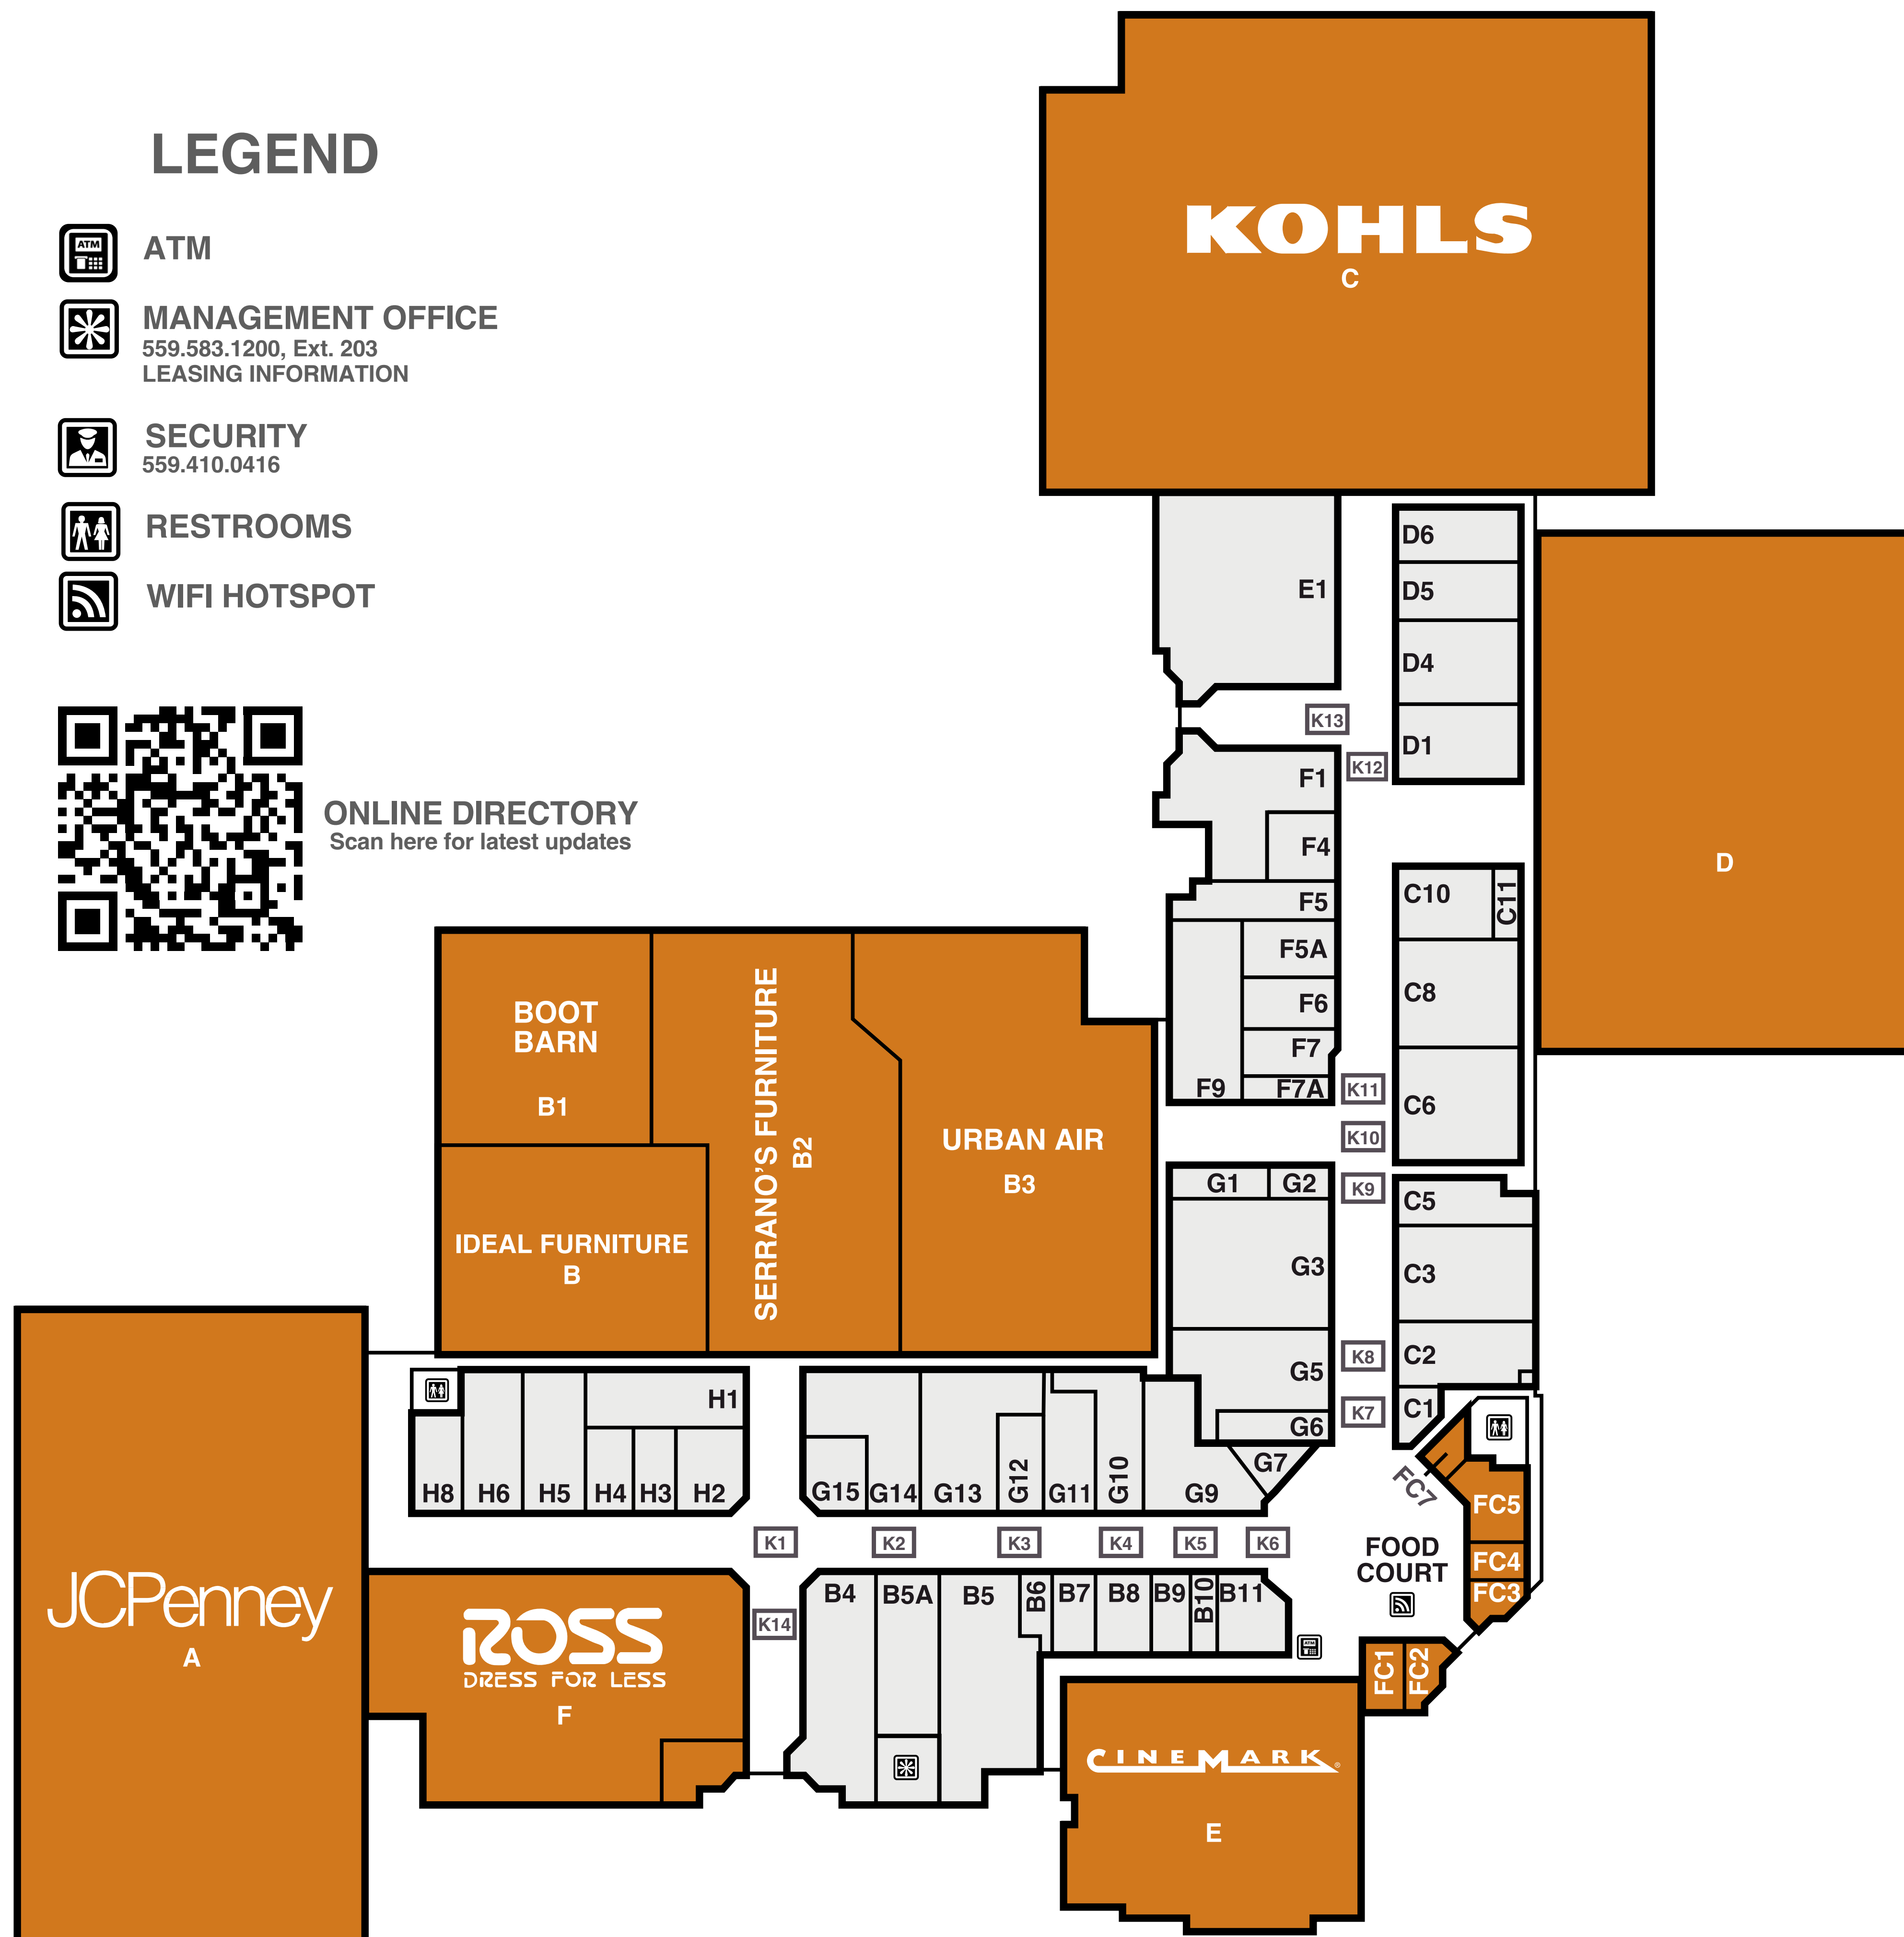

FURNITURE

Ideal Furniture	B
Serrano's Furniture	B2

GIFTS, TOYS & SPECIALTY

Bath & Body Works	G9
FYE	C3
Lids	G7
Naomi Blu	F7
The Moon Room	G15
Perfumerie	F4
Photo Gifts & Engraving	K9
Picture Me Portrait Studios	F6
Shades & More	K6
Spencer's	C5

JEWELRY & ACCESSORIES

Azkara	B6
Claire's	G6
Cozy Fox	G14
Cozy Fox Plus Sizes	G13
Daniel's Jewelers	B11
Don Roberto Jewelers	H2
Intrigue Jewelers	K11
Jewelry Palace	K6
Maria's	H3
Shades and More	K6

RESTAURANTS

Applebee's	6
Buffalo Wild Wings	5
Chili's Grill & Bar	1
Dunkin' Donuts	3
Five Guys	2A
Pieology Pizzeria	2B

SERVICES

ecoATM	K3
Golden Memorial Life Insurance	K14
Kings SPCA	D5
Luxury Beauty Spa	D4
Nova BTM	K8
Picture Me Portrait Studios	F6
Sassy Car Wash	4
Skillful Hands	F5

SHOES

Azkara	B6
Boot Barn	B1
Claire's	B4
The Children's Place	G14
Cozy Fox	G13
Cozy Fox Plus Sizes	G13
Foot Locker	C6
Journeys	G11
Le Bella Rose	G4
Pro 1	H1
Prodigy Boardshop	D1
Shiekh Shoes	G5
T-Shirts & Kicks	G3
Valley Uniform	C8

SPECIALTY FOODS

Auntie Anne's Pretzels	G2
The Cupcake Route	B10
Dunkin' Donuts	3
Frozen Dew n Sweets	F7A

SPORTS & FITNESS

#1 Sports Fan	C2
Big 5 Sporting Goods	E1
Foot Locker	C6
GNC	B8
Lids	G7

LEGEND

- ATM
- MANAGEMENT OFFICE
  559.583.1200, Ext. 203
  LEASING INFORMATION
- SECURITY
  559.410.0416
- RESTROOMS
- WIFI HOTSPOT

ONLINE DIRECTORY
Scan here for latest updates

HANFORD MALL

hanfordmall.com